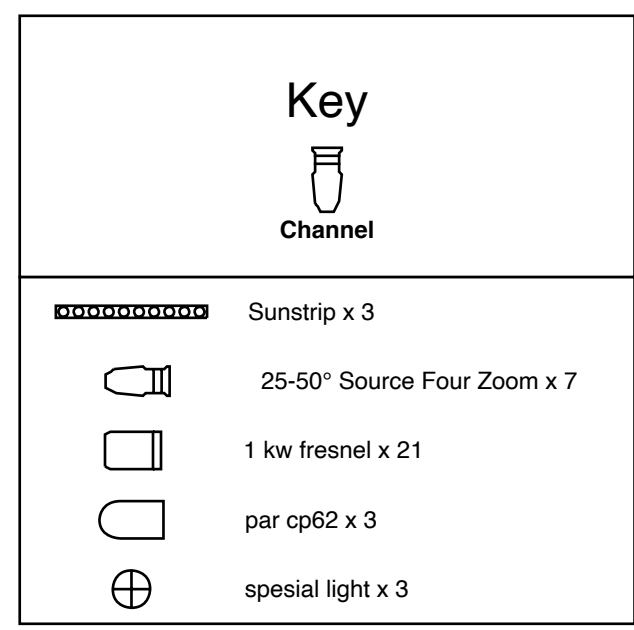

Light Plot

THE BASEMENT

JO STRØMGREN KOMPANI

Designer:
Jo Strømgren

GENERAL NOTES

All lights must have color frames, barn doors and working shutters.

There are 8 x dimmer channels on floor.

We need 4 x sidelight towers .

Audience lights are needed but not drawn on the LX plot.

We use 32 x dimmer channels without audience lights.

■ Full range speaker x 6 (4 ON STANDS, 2 hung.)

■ PA system hung at approximately 6m height.