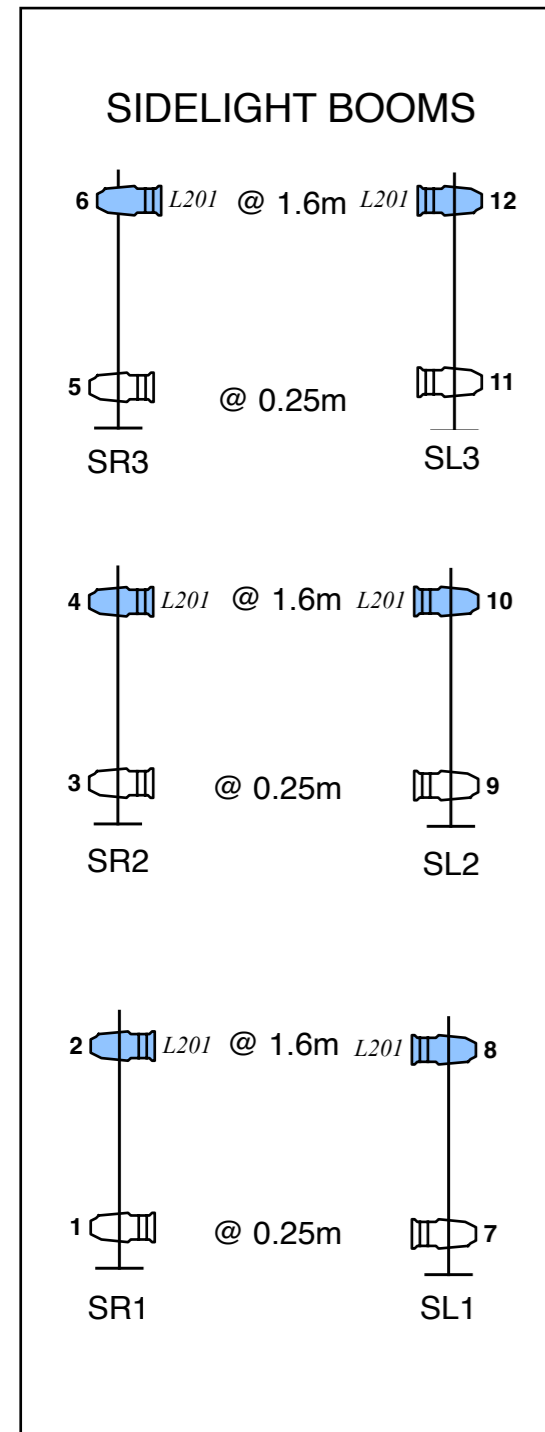

Black curtain

Black curtain

643

AUDIENCE

JO STRØMGREN KOMPANI
 MADE IN OSLO