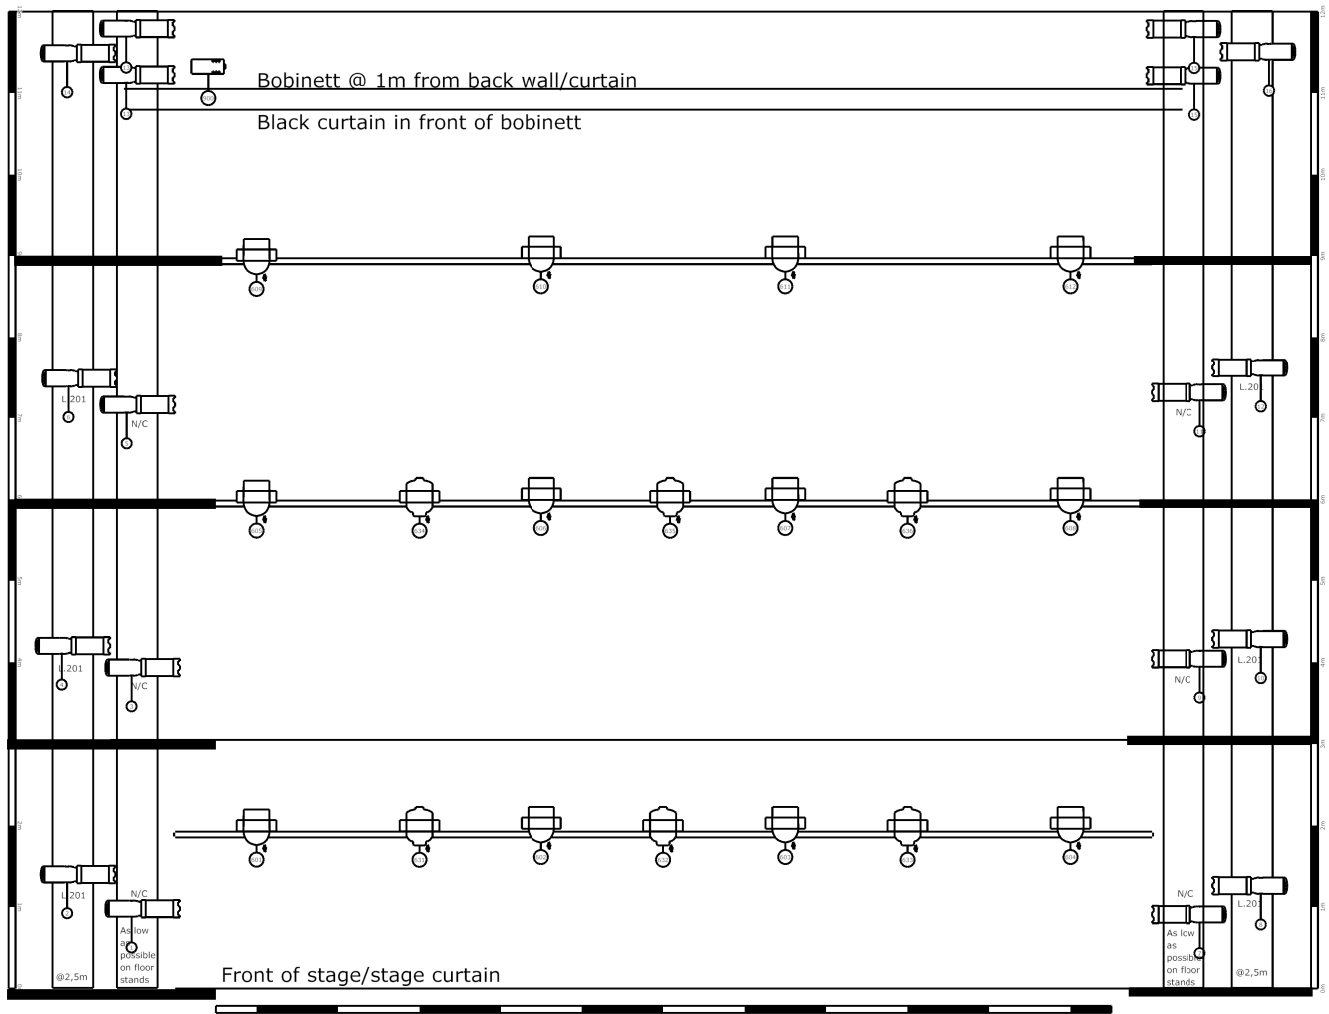

Jo Strømngren Kompani "Made in Oslo"

Lighting Plan

Ideally @ 3m in front of stage

Symbol key

-  1kw medium zoom profile (18)
-  MAC Encore Wash CLD (12)
-  MAC Encore Performance CLD (7)
-  1* Heavy smoke machine