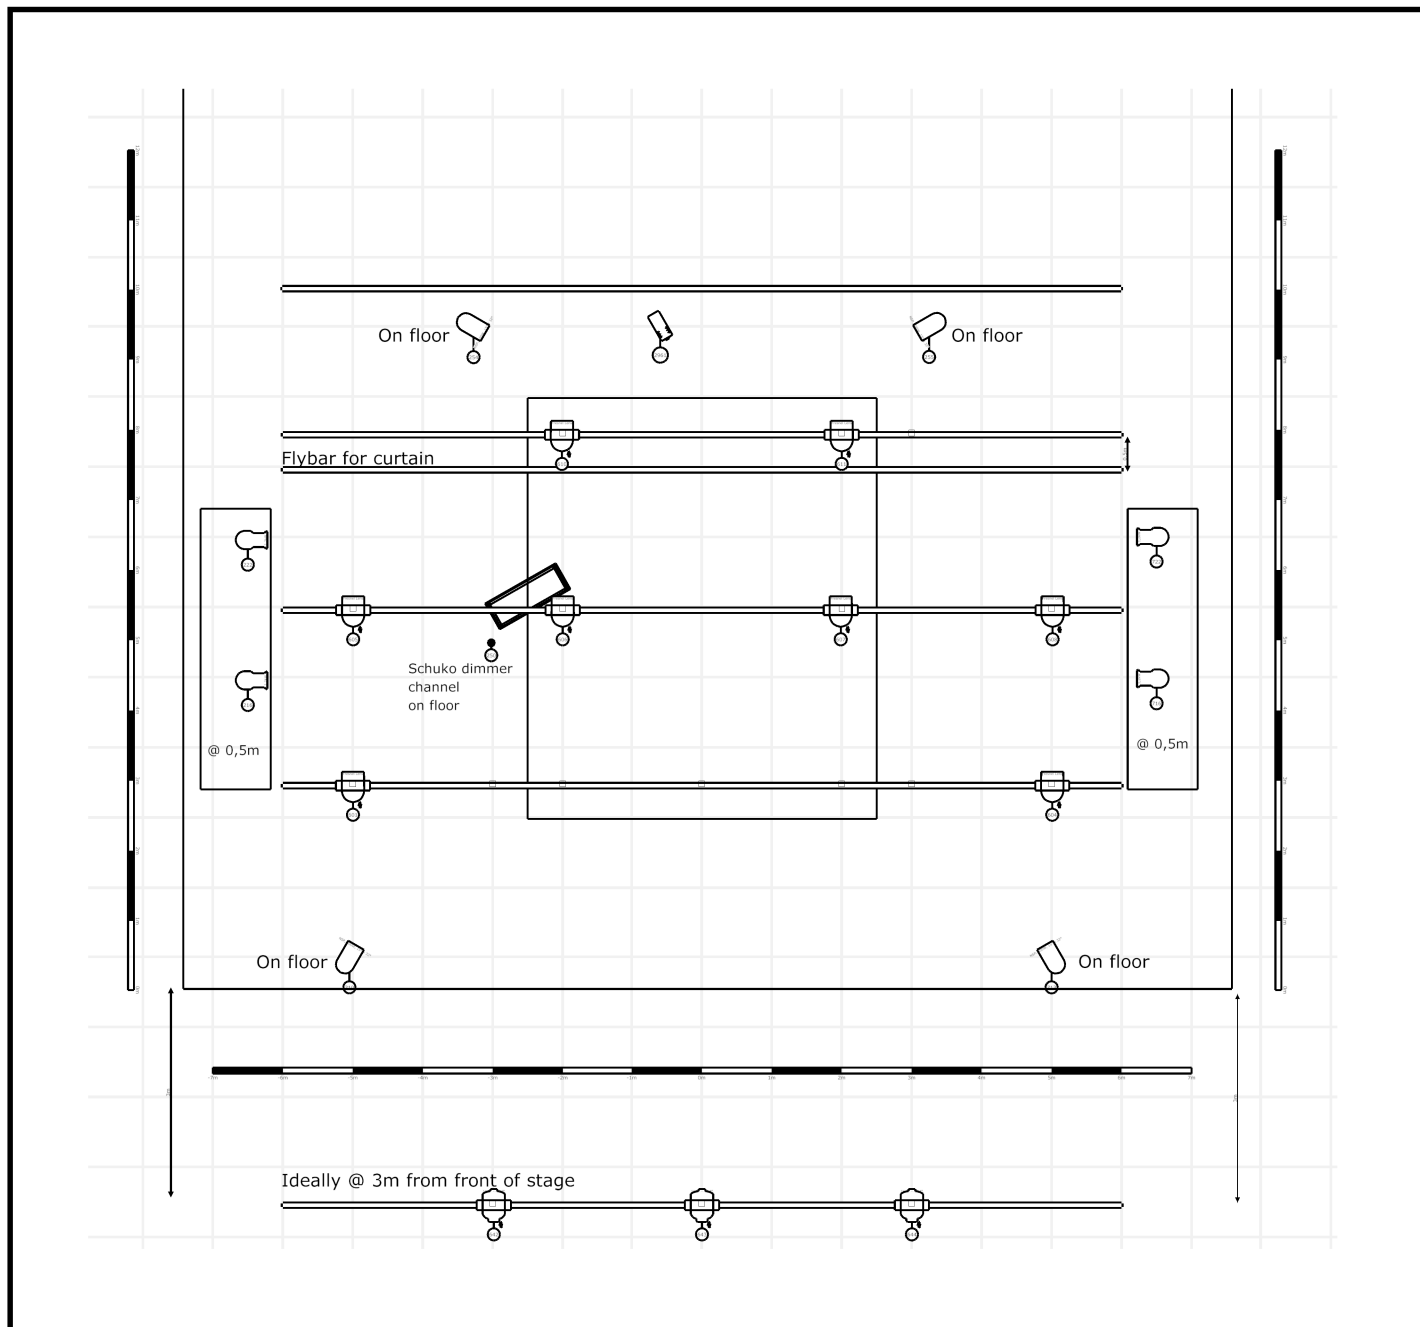

Jo Strømgren Kompani

"The Ministry of Unresolved Feelings"

Lighting Plan

Project:
The Ministry
of Unresolved Feelings

Lighting designer:
Jo Strømgren

Director:
Jo Strømgren

Lighting technician:
Thomas Gallagher

Symbol key

	MAC Encore Wash CLD (8)		MAC Encore Performance CLD (3)
	Profile 1200W Zoom 15°-28° (4)		Viper 2.6 (1)
	Par64 (4)