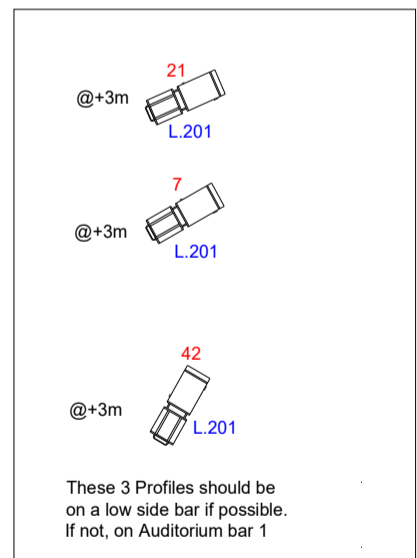

"The Road Is Just A Surface" by Anja Garbarek and Jo Strømgren Kompani Lighting Plan

M = 2 x multicables approx 10m long coming down to the floor from lighting bars. They should end in Schuko breakout boxes which will be attached to our set pieces. We need 4 x dimmer channels on each.

KEY	
	650w zoom Profile x 12
	Mac Aura LED wash x12
	1kw zoom Profile x 13
	MAC Encore Performance LED Moving Spot x2
	CP60 Parcan x10
	2kw Fresnel x2
	CP61 Parcan x10
	1kw Fresnel x1
	CP62 Parcan x8

Ideal FoH Video Projector position (as low as possible)