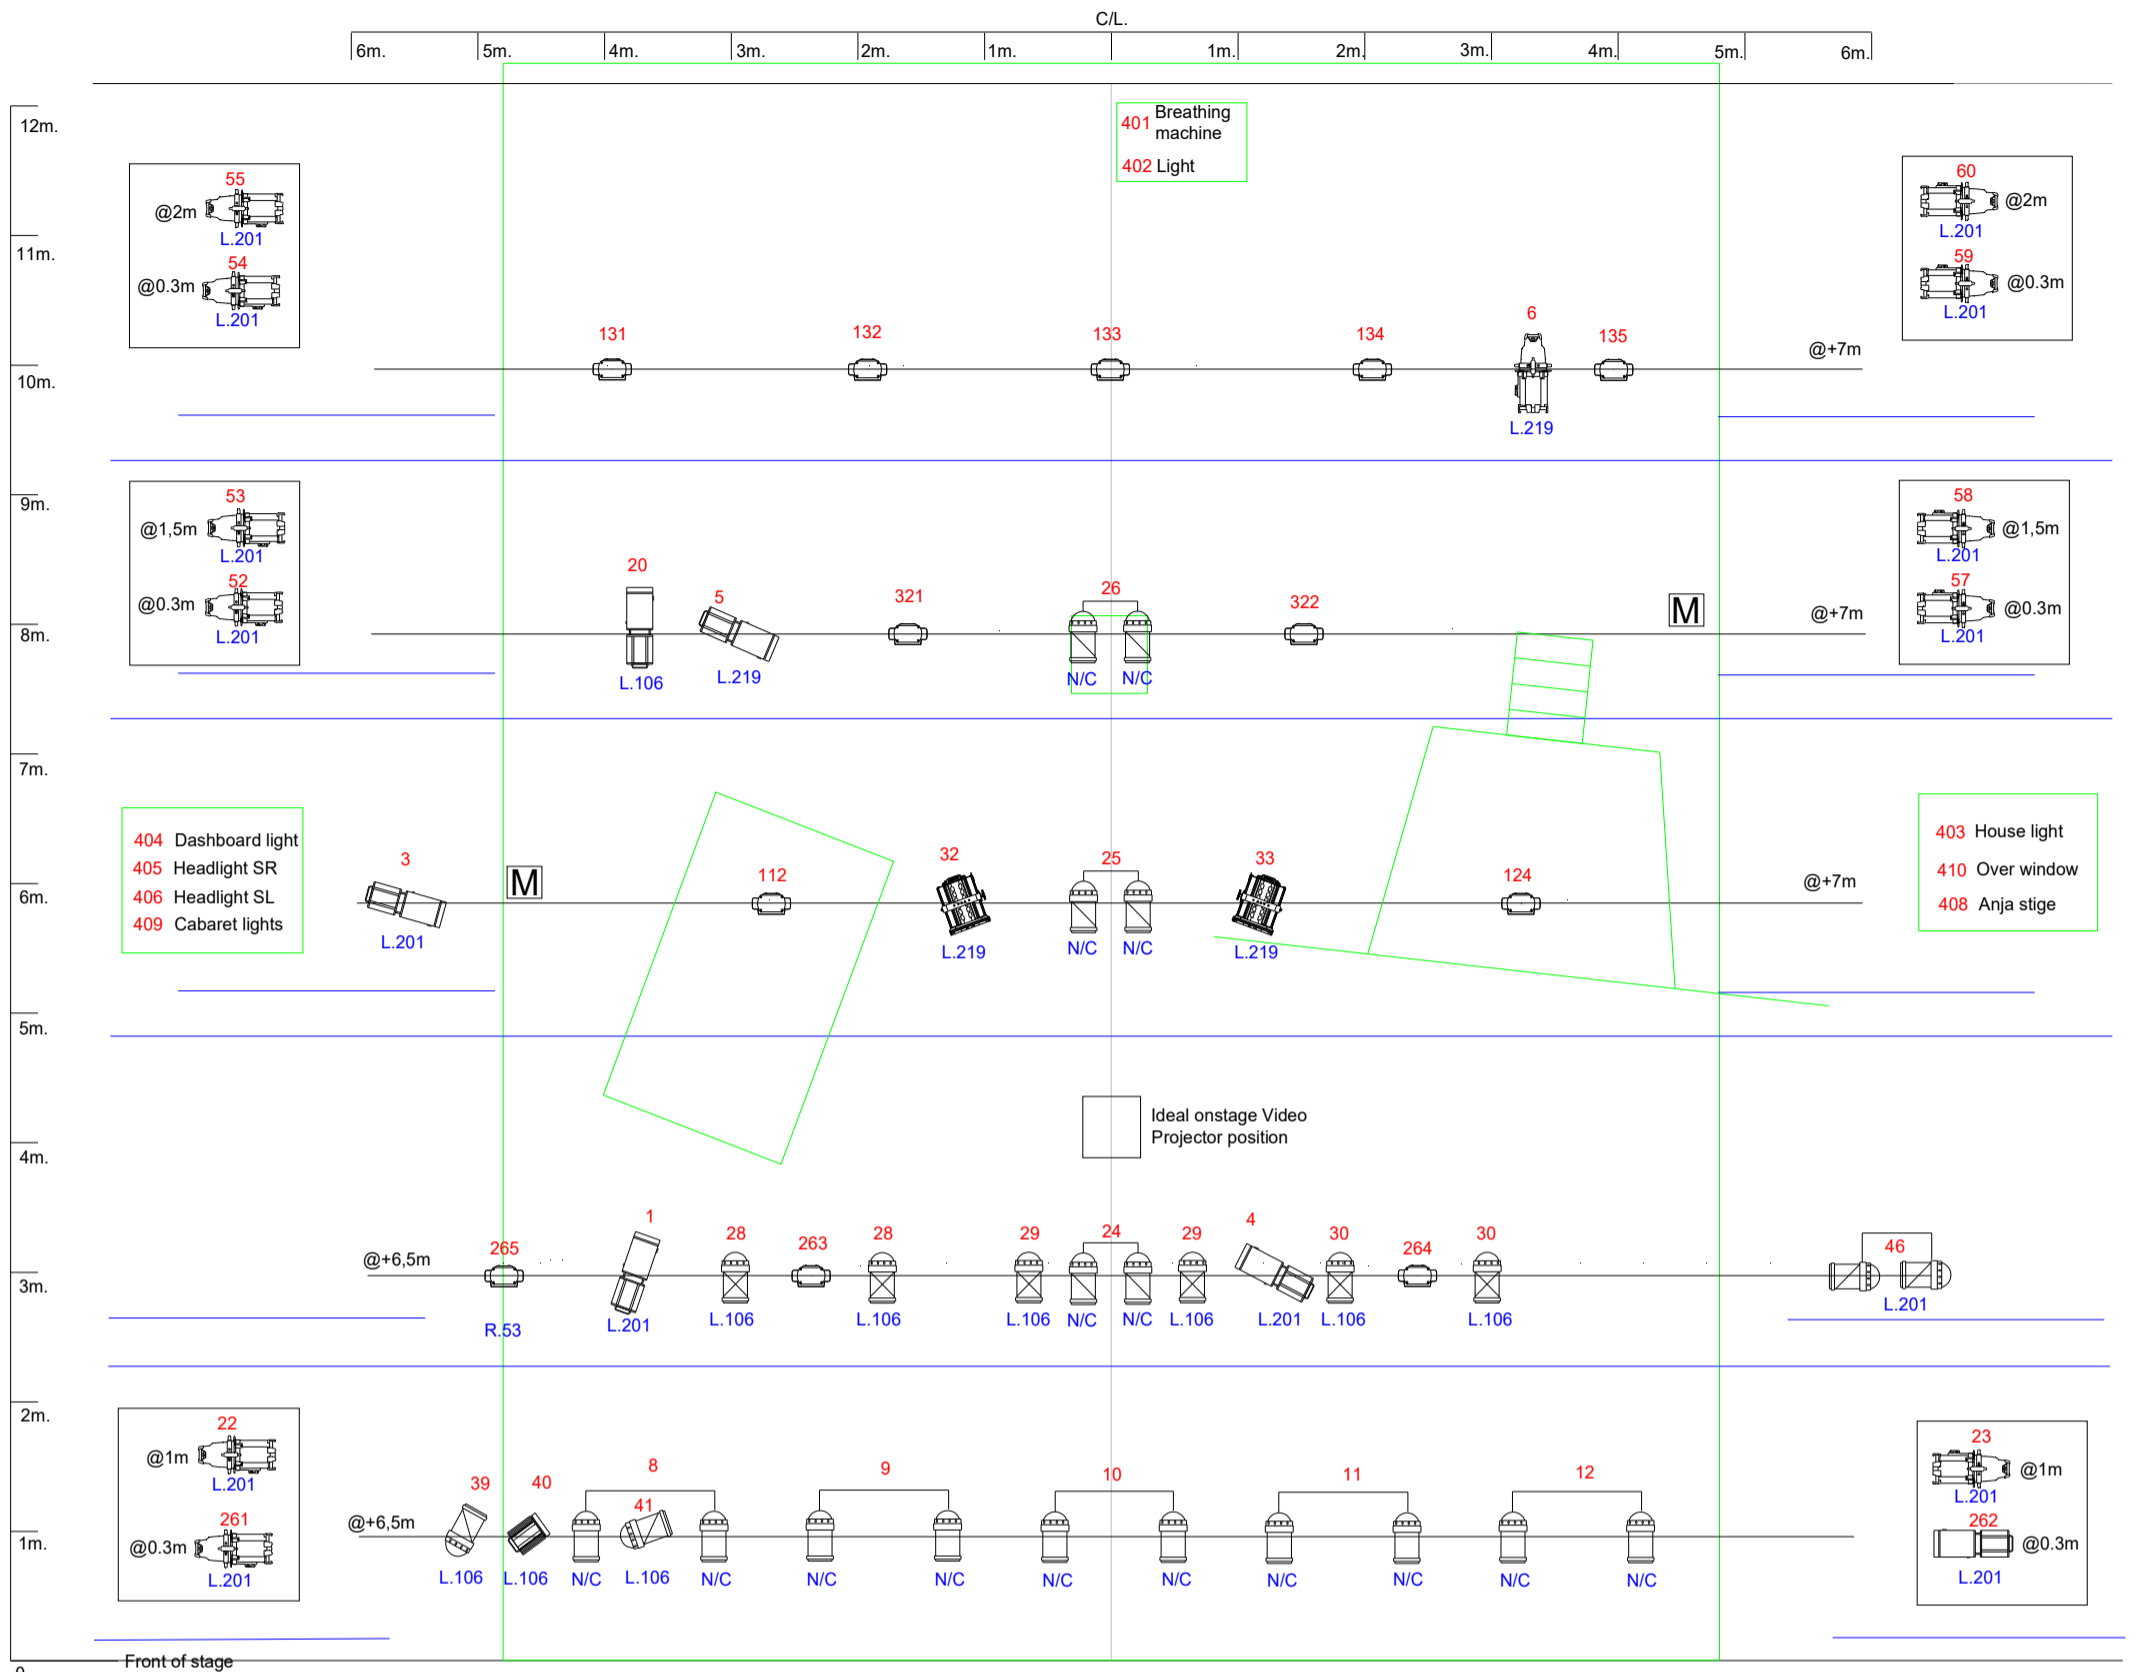

"The Road Is Just A Surface" by Anja Garbarek and Jo Strømgren Kompani Lighting Plan

M = 2 x multicables approx 10m long coming down to the floor from lighting bars. They should end in Schuko breakout boxes which will be attached to our set pieces. We need 4 x dimmer channels on each.

KEY	
	650w zoom Profile x 12
	Mac Aura LED wash x12
	1kw zoom Profile x 13
	MAC Encore Performance LED Moving Spot x2
	CP60 Parcan x10
	2kw Fresnel x2
	CP61 Parcan x10
	1kw Fresnel x1
	CP62 Parcan x8

Ideal FoH Video Projector position (as low as possible)