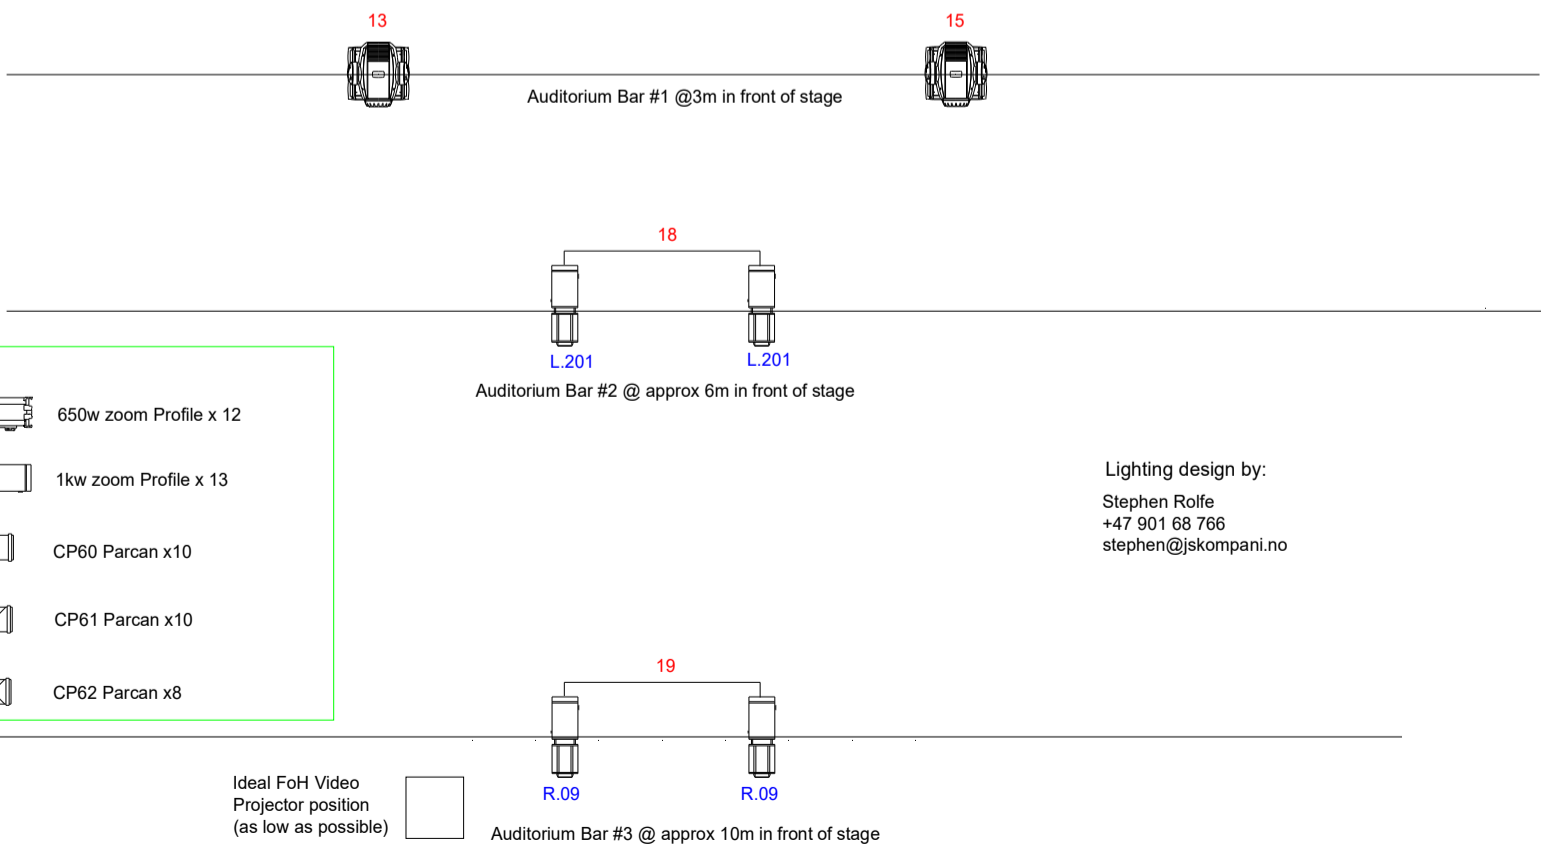

"The Road Is Just A Surface" by Anja Garbarek and Jo Strømgren Kompani Lighting Plan

M = 2 x multicables approx 10m long coming down to the floor from lighting bars. They should end in Schuko breakout boxes which will be attached to our set pieces. We need 4 x dimmer channels on each.

KEY	
	650w zoom Profile x 12
	Mac Aura LED wash x12
	1kw zoom Profile x 13
	MAC Encore Performance LED Moving Spot x2
	CP60 Parcan x10
	2kw Fresnel x2
	CP61 Parcan x10
	1kw Fresnel x1
	CP62 Parcan x8

Ideal FoH Video Projector position (as low as possible)