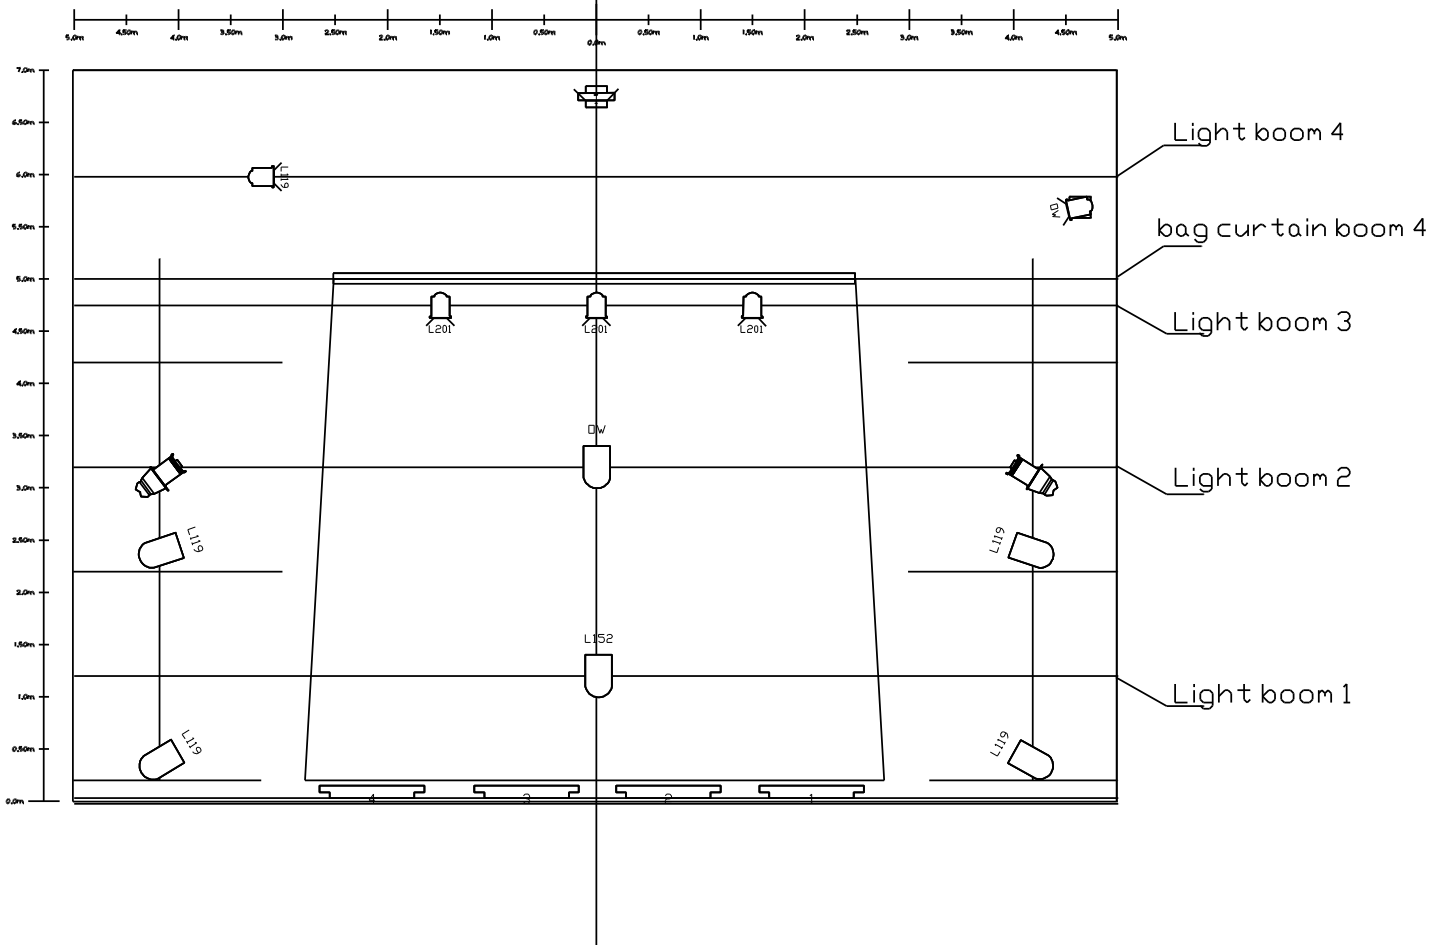

Origin of species

Mungo Park

Light spec.

to provide

6X	Par 64	CP95 1000W	
5X	Fersnel + barndors	650W	Adjustable beam from 20° to 60°
2X	source four Jr. Zoom	575W	M-size gobo
1X	24ch. Dimmerpack		

Color frame to all the lamps

Center line

Symbol	Name	Wattage	Count
—	Sunstrip Active dmx 10ch.	750	10
⊡	Par 64 CP95	1000	6
⊡	Source 4jr zoom 25/50	575	2
⊡	Fresnel 20°-60°	650	5
⊡	ADB HF 1000	1200	1

Lighting Design:	Jacob HS Rasmussen
Assistant:	
Director:	Jo Strømgren
Scenic Design:	Jo Strømgren
Venue:	
Zero Date:	
Printed:	5-5-2013 0:00
Printed By:	New Wvg
File:	OS lys plan 2013 maj